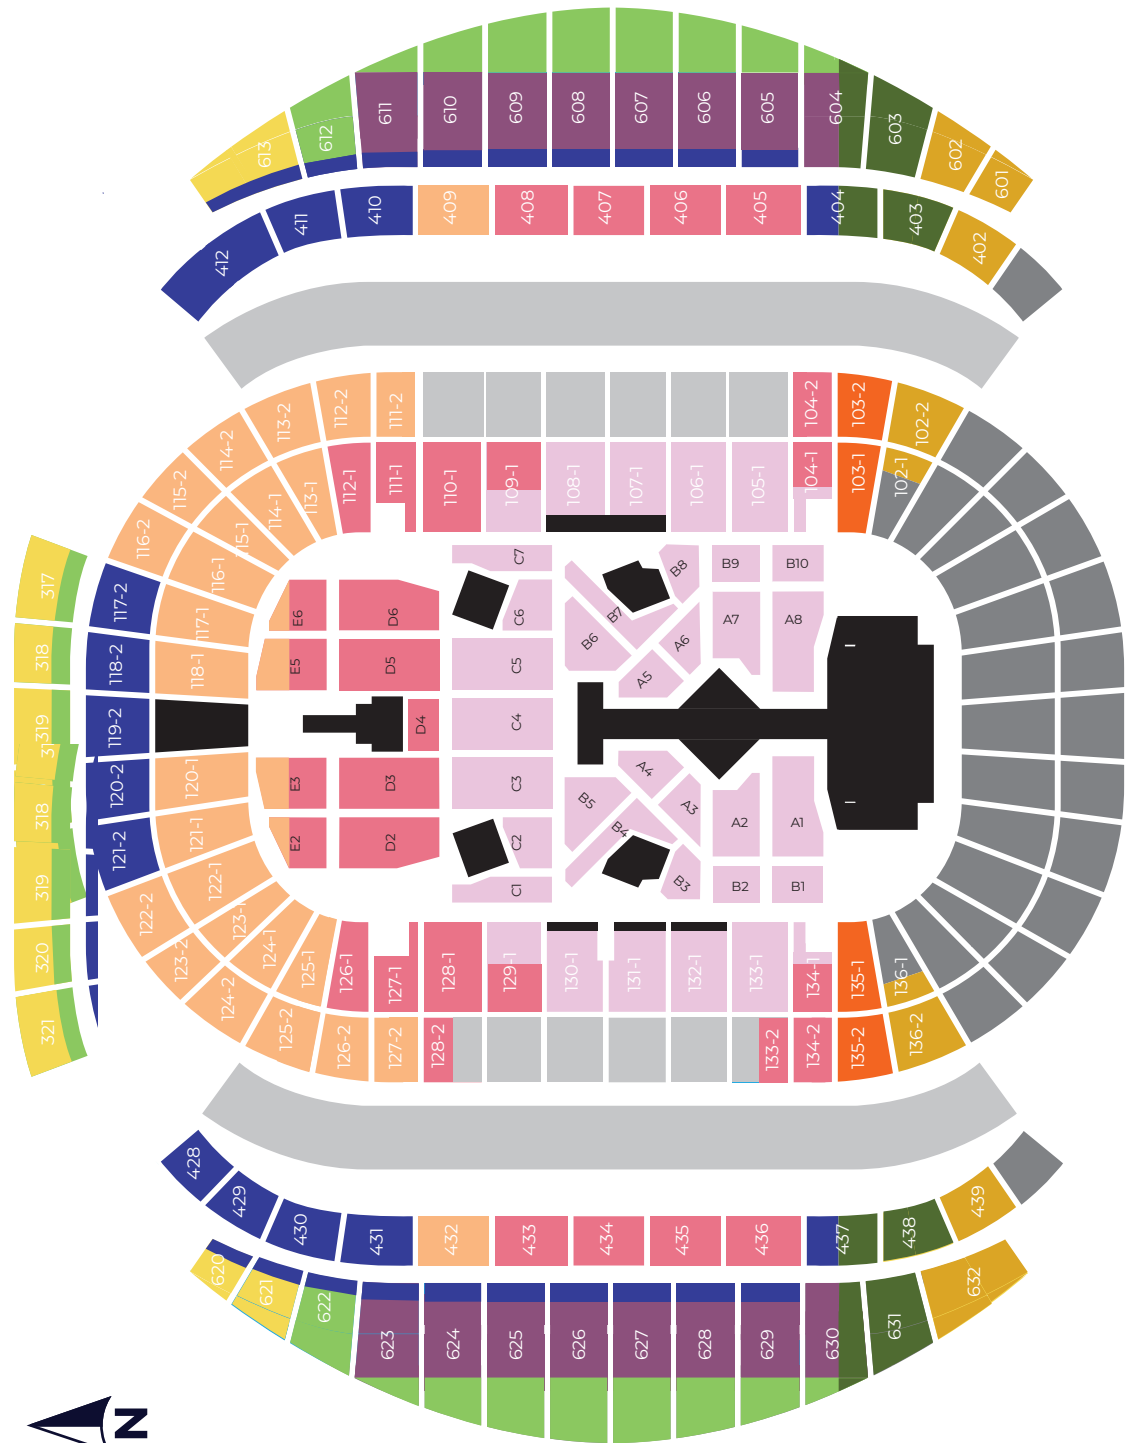

# TAYLOR SWIFT THE ERAS TOUR

Presented by

## SYDNEY 2024 MAP

- A RESERVE
- B RESERVE
- C RESERVE
- D RESERVE
- E RESERVE
- F RESERVE
- G RESERVE
- C RESERVE SIDE VIEW  
PARTIALLY OBSTRUCTED
- F RESERVE SIDE VIEW  
PARTIALLY OBSTRUCTED
- G RESERVE SIDE VIEW  
PARTIALLY OBSTRUCTED

Map for indicative purposes